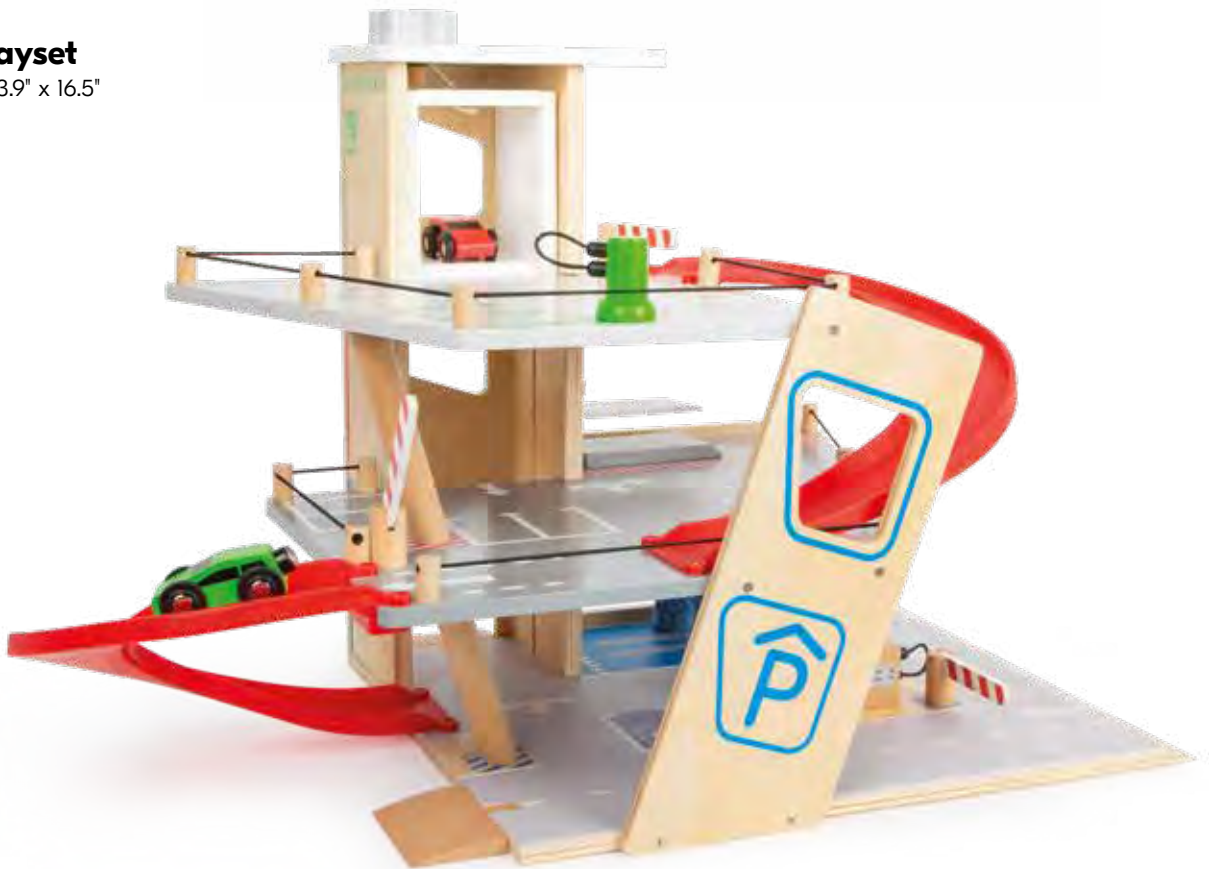

11676
City Garage Playset

Measurements: 15.7" x 3.9" x 16.5"

Case Pack: 3

3+

cost: $50.00
msrp: $99.99