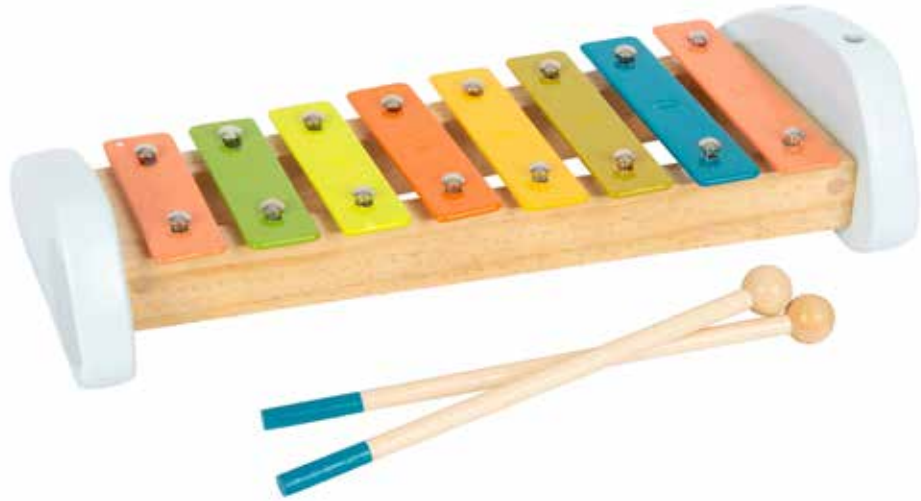

RETIRED
 Order While
 Supplies Last.

NEW

12254

Xylophone Groovy Beats

Measurements: 10.24" x 2.76" x 5.12"

Case Pack: 6

18m+

cost: \$11.50
msrp: \$22.99